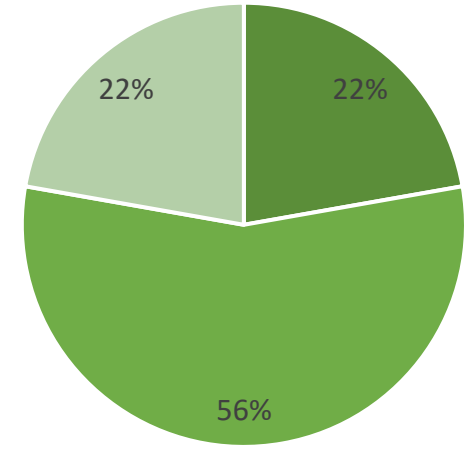

# UK LANDSCAPE BAROMETER

Overall statistics, December 2022

# Overall

Confidence

■ More ■ Same ■ Less

Turnover

■ Increased ■ No change ■ Decreased

Enquires

■ Increased ■ No change ■ Decreased