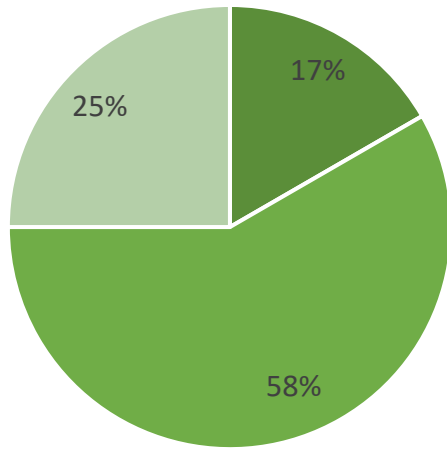

Overall

Confidence

■ More ■ Same ■ Less